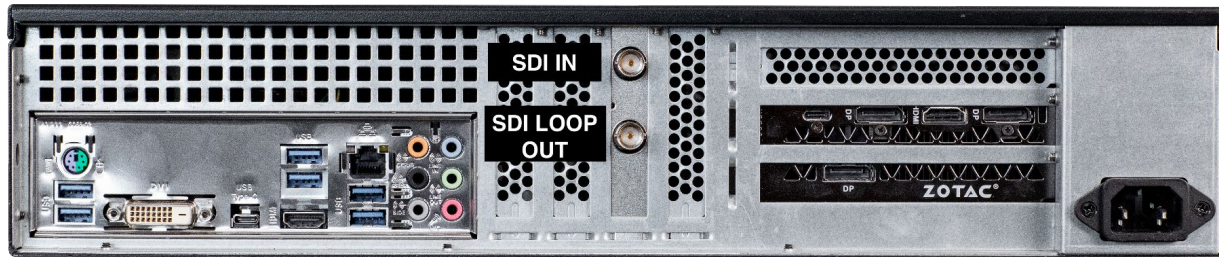

DoP Images

Depending on parts and availability, the DoP you receive may look slightly different from what is pictured above. This in no way affects performance.