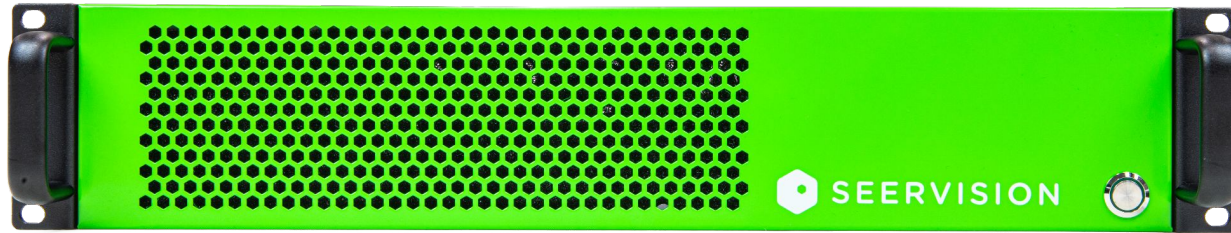

Seervision DoP Tech Specs

April 2022

DoP Images

Depending on parts and availability, the DoP you receive may look slightly different from what is pictured above. This in no way affects performance.

DoP Technical Specifications

- **Size:** 2U rack mount
- **Weight:** 9.5 kg
- **Connections:**
 - 2x USB 3.0
 - Gigabit Ethernet
 - FullHD 3G SDI Magewell capture card
 - Can be upgraded to 4k 12G SDI upon request
- **Parts inside:**
 - Intel i5 CPU (second to latest generation)
 - NVIDIA 2080Ti GPU
 - 16GB RAM
 - 250GB SSD
 - 600W PSU
- **Active In/Out ports:**
 - SDI In
 - SDI Loop Through / Out
 - Gigabit Ethernet LAN port
 - All other ports are disabled
- **Software:** Ubuntu 18.04 LTS
- **Interface:**
 - Access **only** via LAN / web interface using Google Chrome browser v80 or later
 - All HDMI ports on the DoP are disabled
- **Control:**
 - Mouse + keyboard in interface
 - Skaarhoj PTZ Extreme Joystick Controller
 - API / Bitfocus Companion